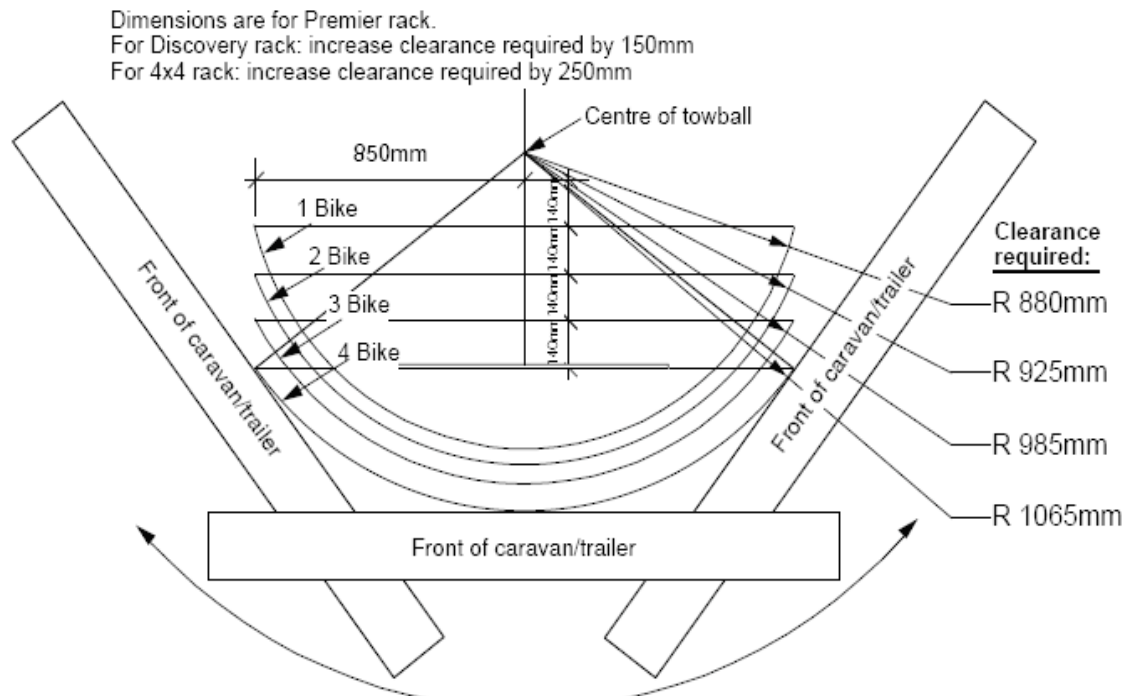

MAXXRAXX

Tow and Carry with MAXXRAXX Measurement Chart

Please note dimensions marked are for the Premier rack; please increase measurements as instructed above for the Discovery and 4x4 MAXXRAXX.

The MAXXRAXX tow and carry measurement chart is meant as a guide only, due to the great range of variables in vehicles, tow bars, trailers and caravans each individual circumstance should be investigated thoroughly by the customer.

To prevent any potential damage to bikes **it is the user's responsibility** to ensure that there is sufficient space for the bikes between vehicle and caravan/trailer with particular regard to the clearance required when driving or reversing on full lock.